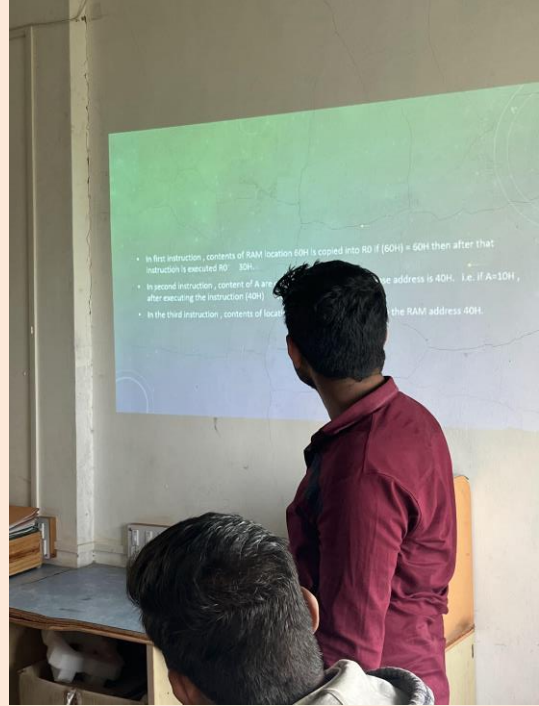

Singwal
PRINCIPAL
S.G.G.P.'s
Jijamata Senior College
Jategaon Bk., Tal. Shirur, Dist. Pune