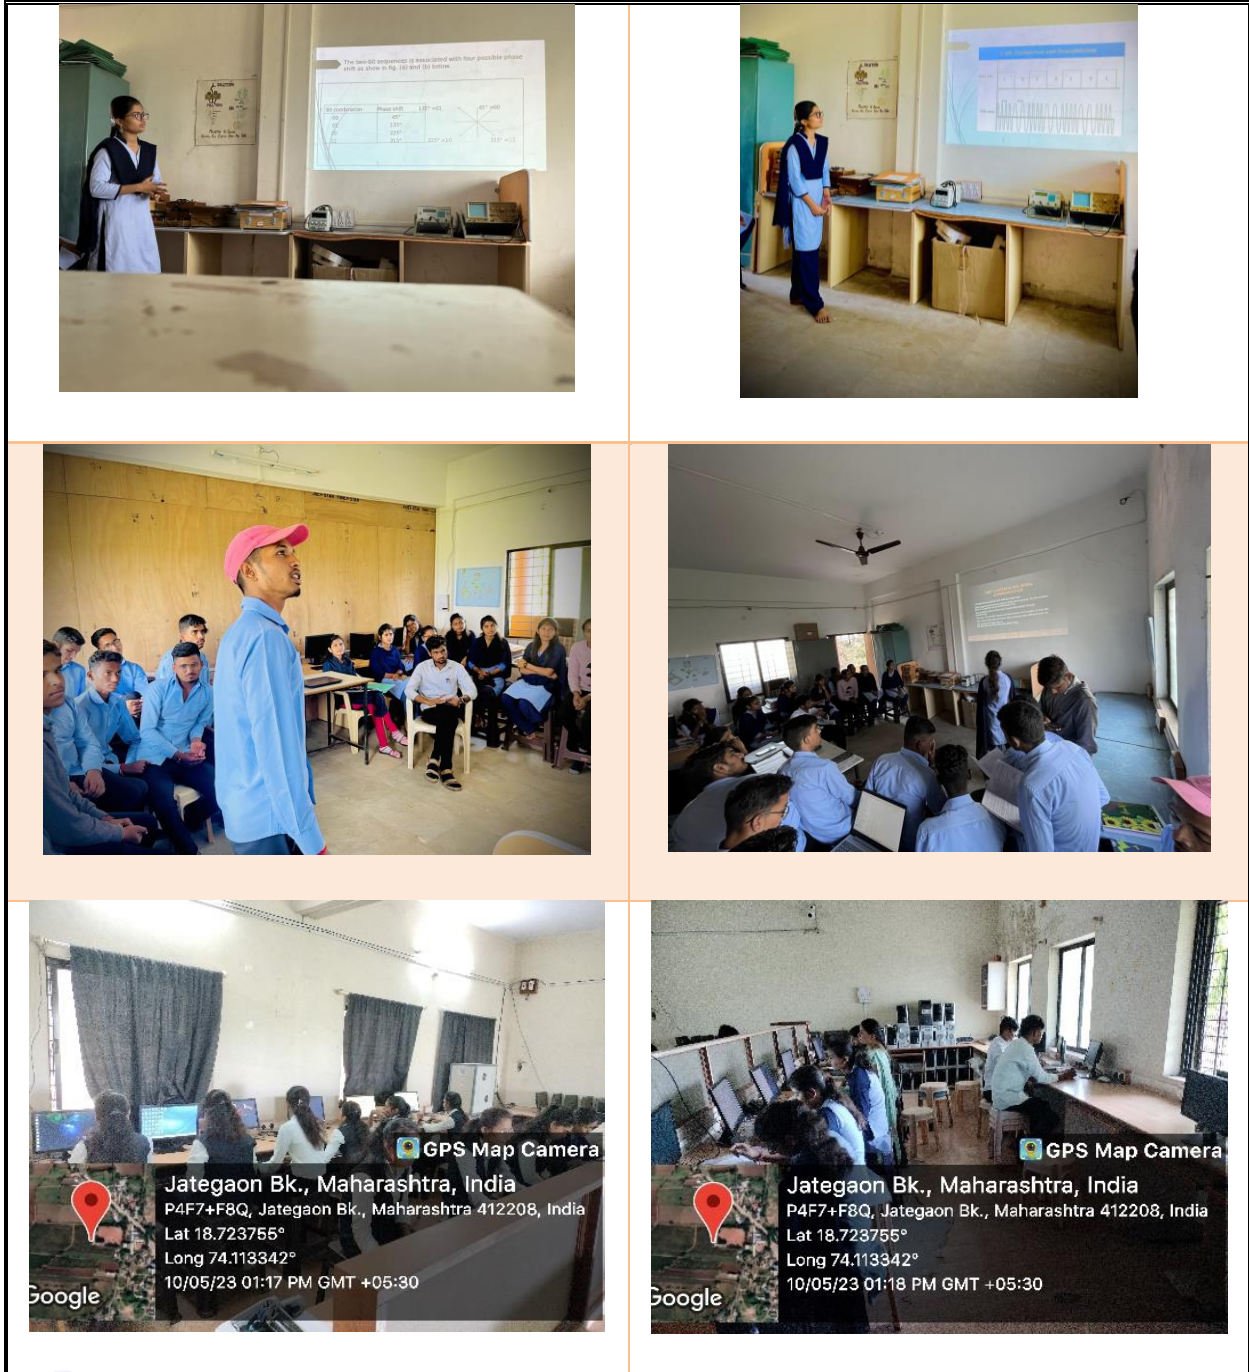

**Shree Gurudatta Gramvikas Pratishthan's**  
**Jijamata Senior College**  
(Previous College of BBA/BCA/BCS & BCOM)  
Jategaon Bk II. Tal- Shirur, Dist- Pune  
(Affiliated to Savitribai Phule Pune University)  
E-mail sggpcollege@gmail.com

**Glimpses of ICT experiences in Teaching-Learning**

*Singwal*  
**PRINCIPAL**  
S.G.G.P.'s  
Jijamata Senior College  
Jategaon Bk., Tal. Shirur, Dist. Pune